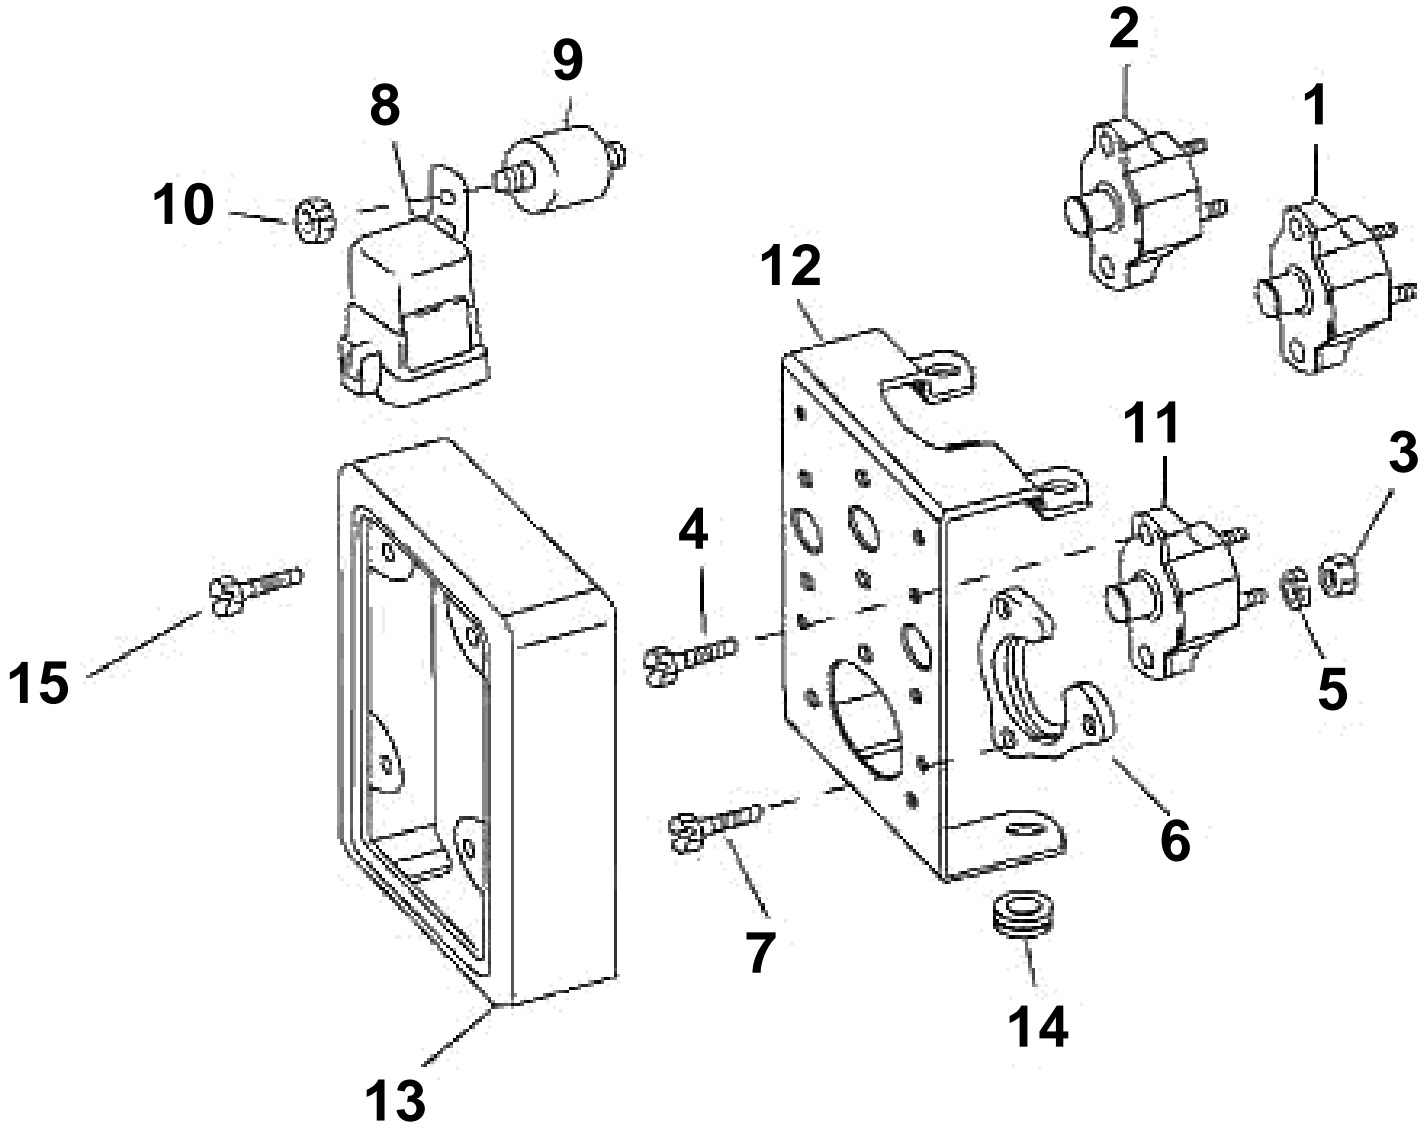

ENGINE WIRE HARNESS BRACKET

# ENGINE WIRE HARNESS BRACKET

REF	PART NO.	QTY	DESCRIPTION	NOTES
1	3854162	1	Breaker, 12.5A, electronic engine control	
2	3854186	1	Fuse, 60A, engine	
3	3852064	6	Nut, Circuit breaker terminals	
4	3853620	2	Screw, Circuit breaker to bracket	Engine
5	3852001	6	Lock washer, Circuit breaker terminals	
	3852191	1	Washer, Electric choke lead	Ground
6	3852825	1	Retainer, Engine cable	
7	3852208	3	Screw, Retainer, engine cable end to bracket	
8	3854138	1	Relay, Starter motor	
9	3850234	1	Isolation, Relay mounting	
10	3852118	1	Nut, Relay to isolator	
11	3854164	1	Fuse, 50A	Tlt & trim . . . . .
	3852182	1	Lock washer, Nut to circuit breaker bracket	
12	3856186	1	Bracket, Circuit breaker & engine cable	
13	3856764	1	Cover, Circuit breaker bracket	
14	943261	2	Circuit breaker bracket	
15	3855938	4	Screw, Circuit breaker cover to bracket	